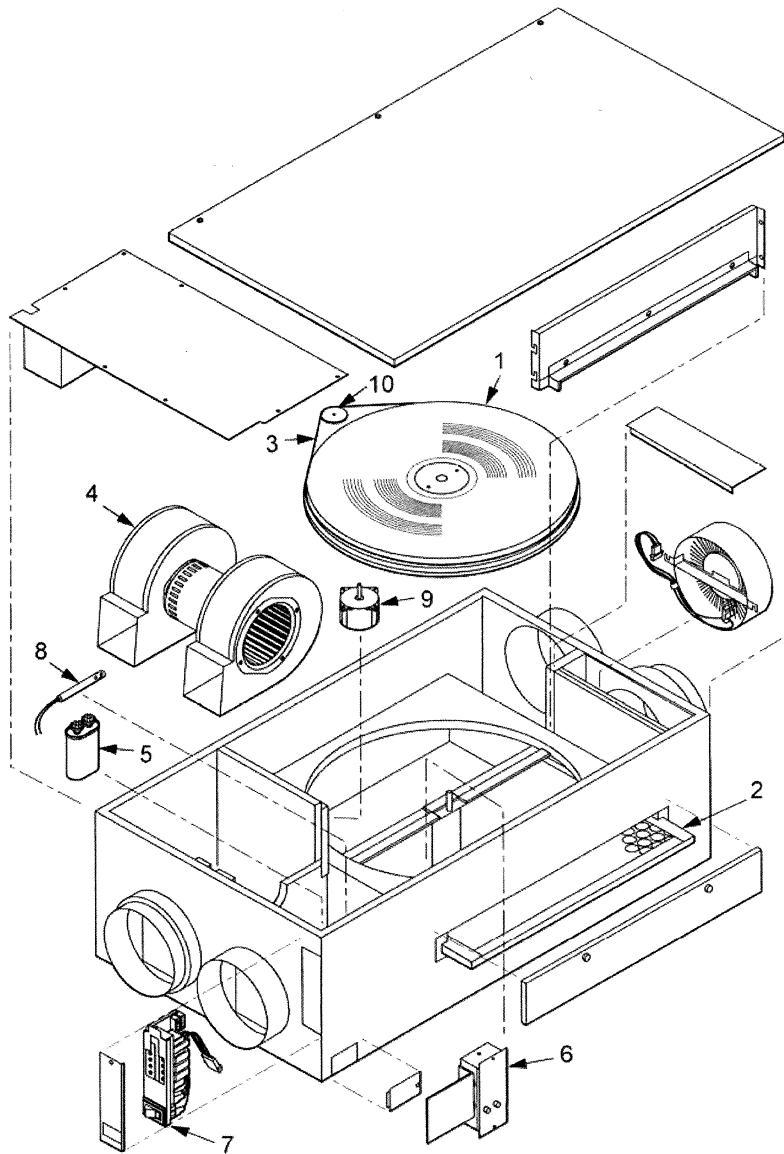

HONEYWELL

ER200 Series

ITEM	DESCRIPTION	HONEYWELL PART NO.
1	Desiccant BB Wheel/Shaft Kit	208677
1	Sensible BB Wheel/Shaft Kit	208678
2	Fresh Air Intake Filter (single)	272737
2	Fresh Air Filter (12 pack)	NA
2	Fresh Air Filter (6 pack)	NA
3	Drive Belt Kit	272754
4	Blower and Motor Assembly	272761
5	Capacitor	272762
6	Temp. Control Module 240V	272706
7	Master Control Module 120V	272738
7	Master Control Module 240V	272739
8	Thermistor Assembly	272768
9	Wheel Drive Motor w/Cap	272767
10	Wheel Drive Pulley	272782