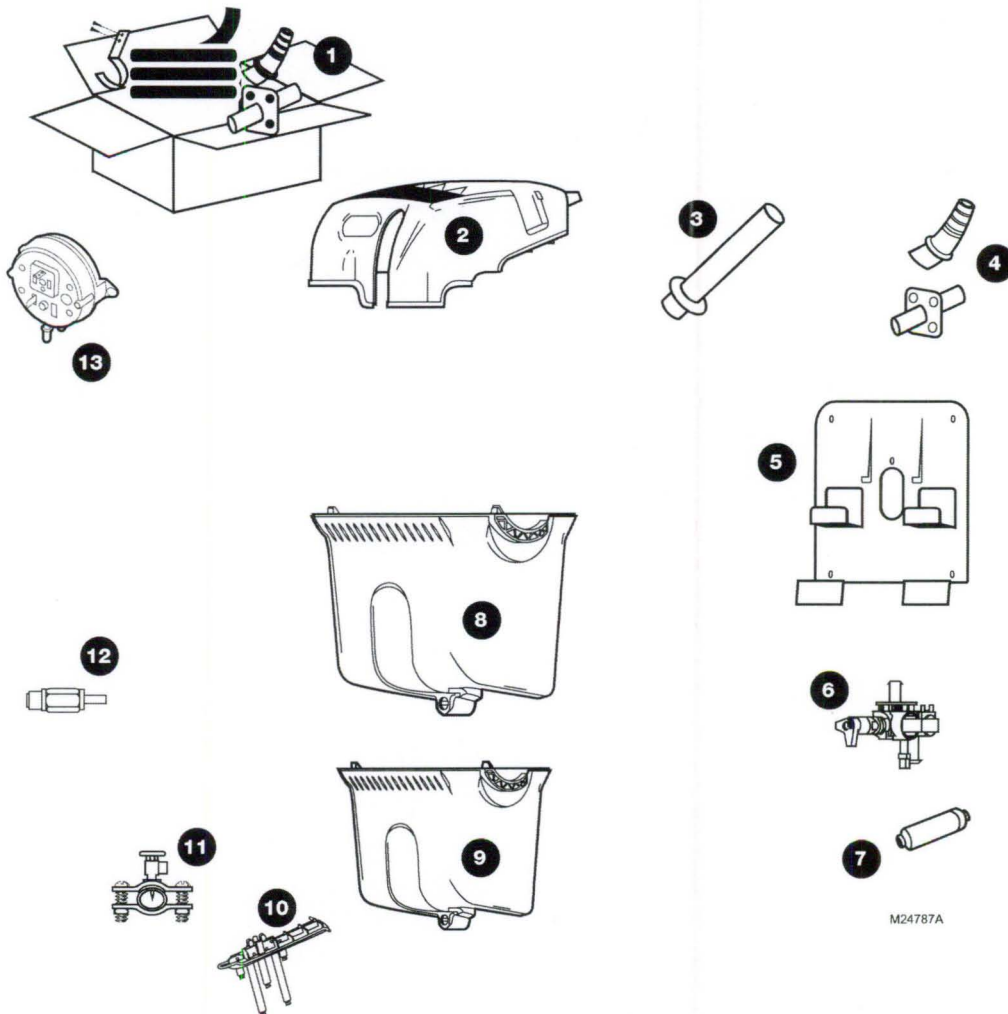

Part	Part Number	Fig. Reference
10-foot Remote Hose and Nozzle Kit	50024917-001	1
20-foot Remote Hose and Nozzle Kit	50024917-002	1
Cover	50028004-001	2
Duct Nozzle	50028003-001	3
Remote Nozzles	50028001-001	4
Mounting Bracket	50020012-001	5
Solenoid Valve	50027997-001	6
In-Line Water Filter	50028044-001	7
HM512/HM509 Water Tank	50033181-001	8
HM506 Water Tank	50033182-001	9
Water Level Sensor Assembly	50027998-001	10
Saddle Valve	32001616-001	11
Back-flow Water Valve	50030142-001	12
Differential Pressure Switch	50027910-001	13